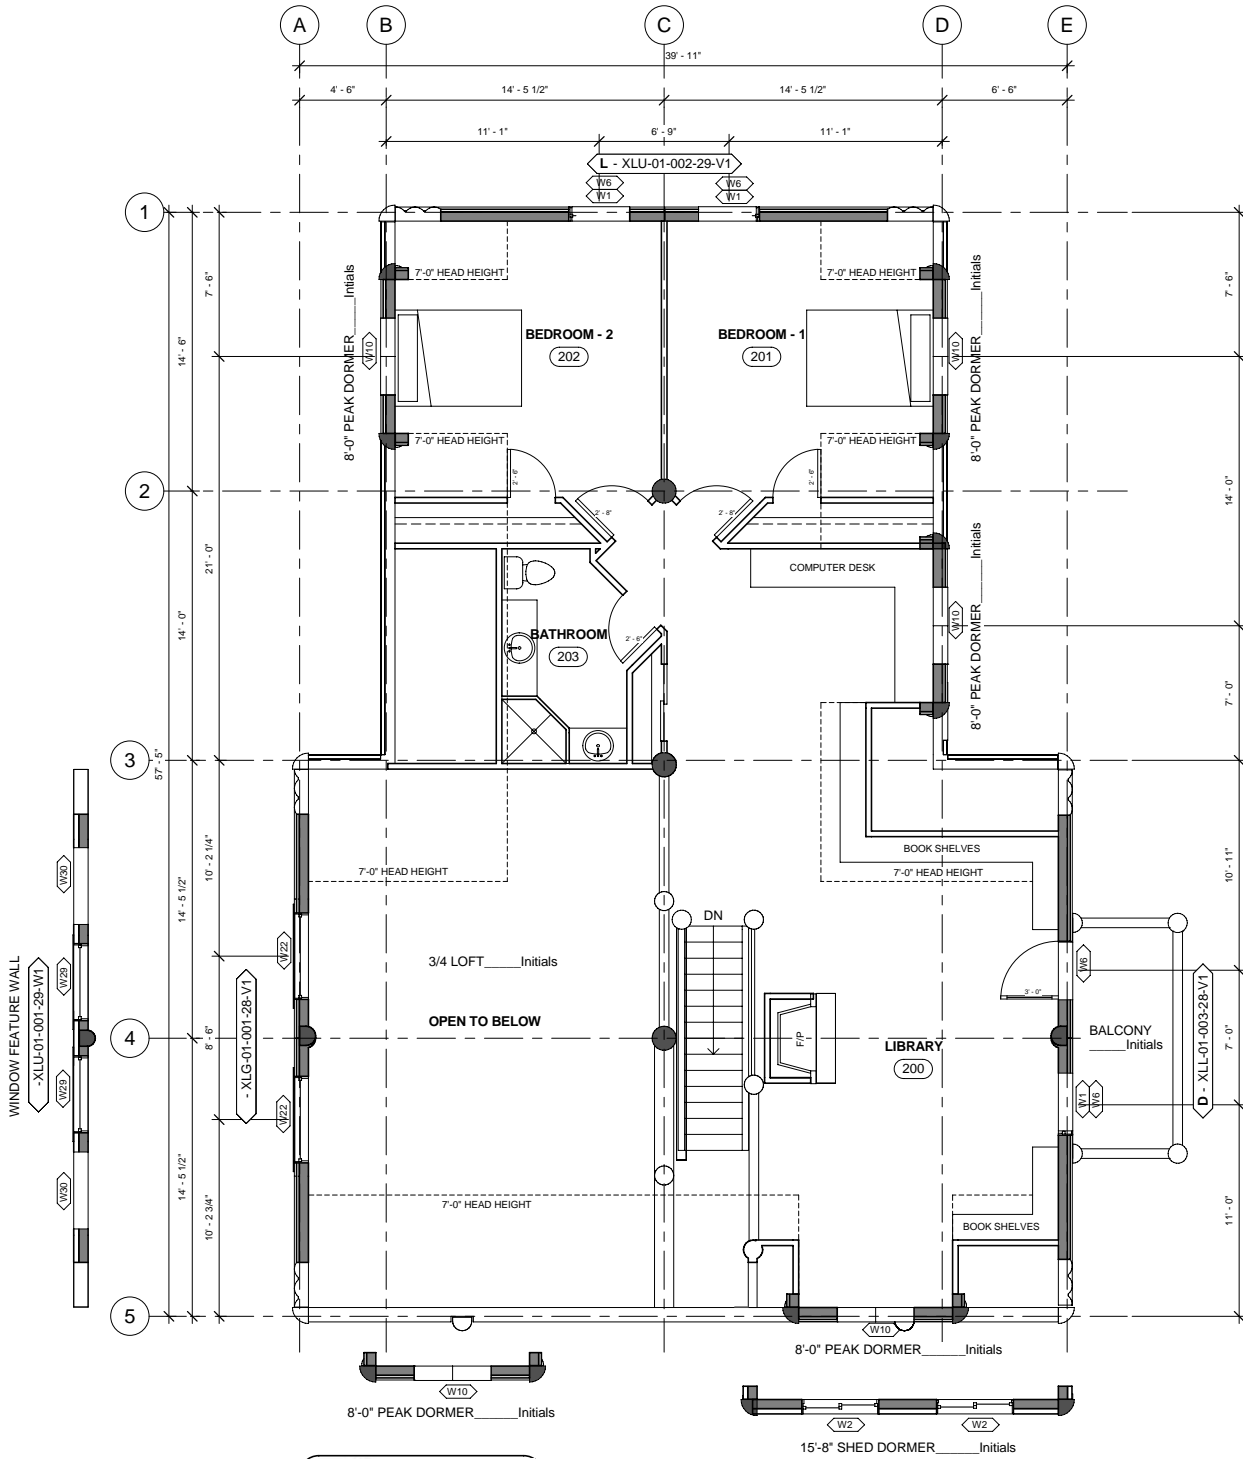

BALCONY _____ Initials

24 MARCH 2006
WHISPER CREEK LOG HOMES
ELK RIDGE LOFT 1
SCALE: 1" = 10'-0"

746 SQ FT (> 5 FT)
1393 SQ FT TOTAL

BALCONY _____Initials

8'-0" PEAK DORMER _____Initials

8'-0" PEAK DORMER _____Initials

1001 SQ FT (> 5 FT)
1393 SQ FT TOTAL

BALCONY _____ Initials

24 MARCH 2006
WHISPER CREEK LOG HOMES
ELK RIDGE LOFT 5
SCALE: 1" = 10'-0"

939 SQ FT (> 5 FT)
1393 SQ FT TOTAL

BALCONY _____ Initials

24 MARCH 2006
WHISPER CREEK LOG HOMES
ELK RIDGE LOFT 6
SCALE: 1" = 10'-0"

1090 SQ FT (> 5 FT)
1393 SQ FT TOTAL