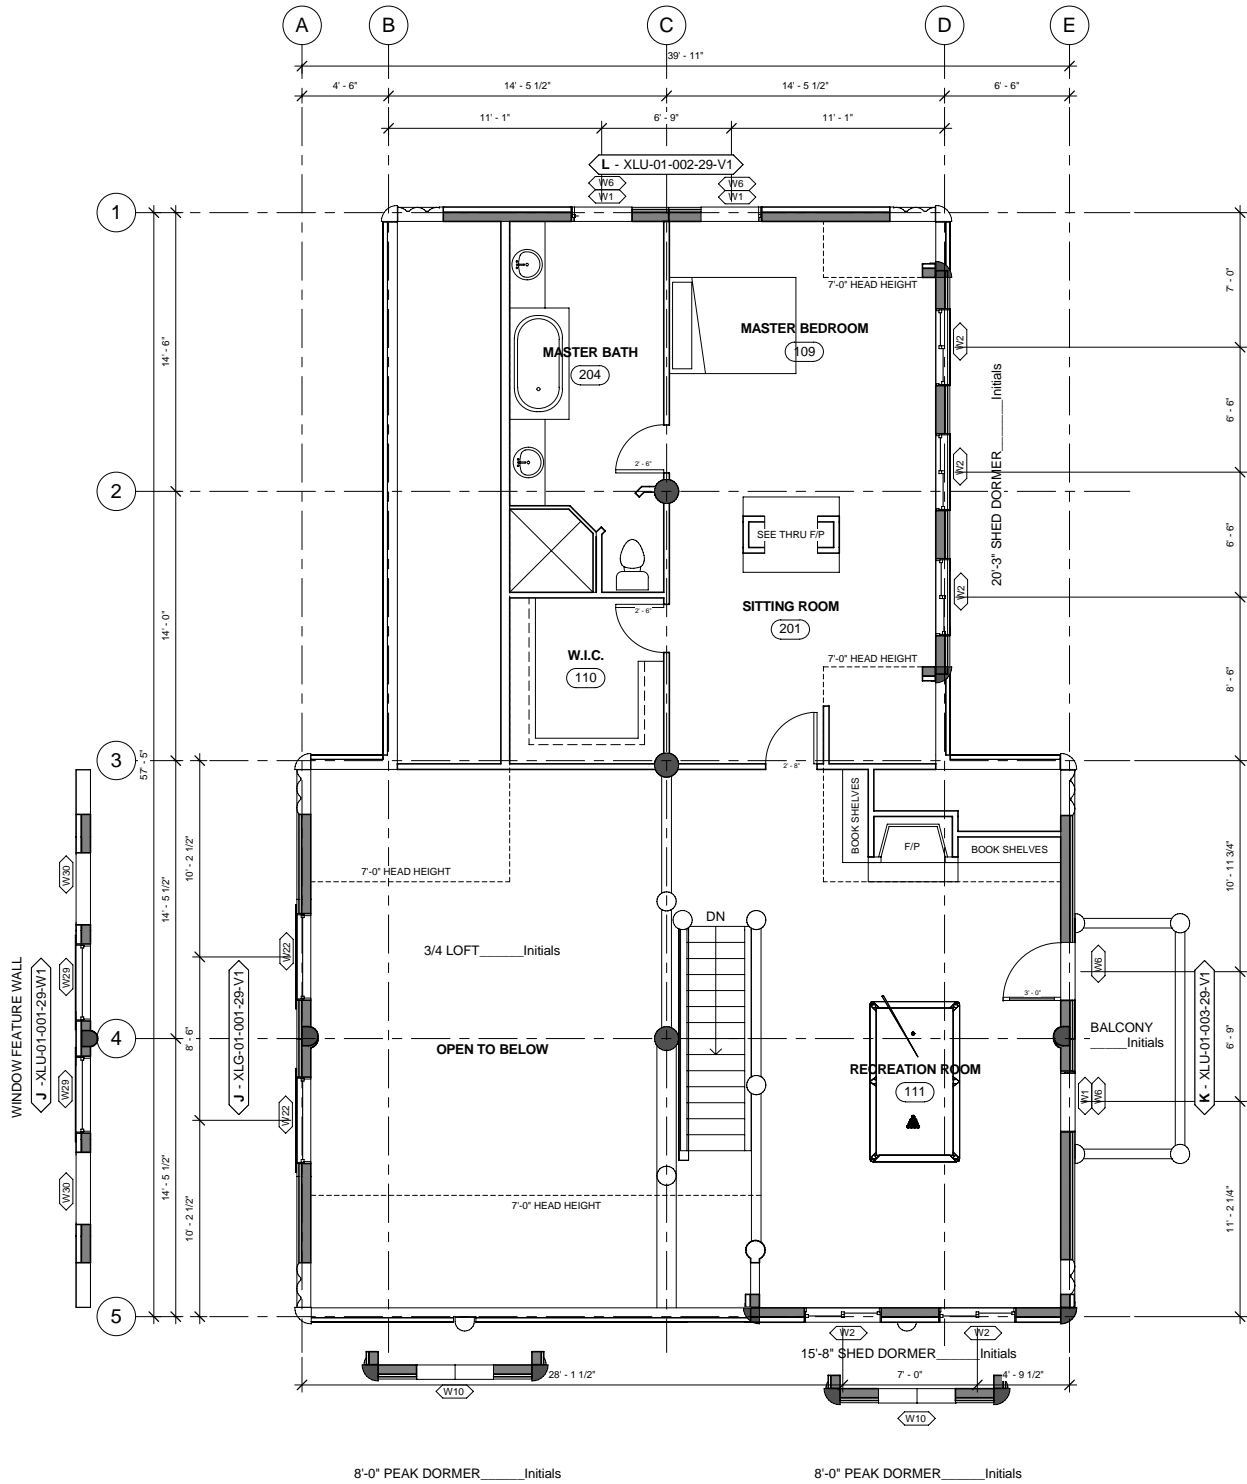

BALCONY _____ Initials

24 MARCH 2006
WHISPER CREEK LOG HOMES
ELK RIDGE LOFT 1
SCALE: 1" = 10'-0"

746 SQ FT (> 5 FT)
1393 SQ FT TOTAL

BALCONY _____Initials

8'-0" PEAK DORMER _____Initials

8'-0" PEAK DORMER _____Initials

1001 SQ FT (> 5 FT)
1393 SQ FT TOTAL

BALCONY _____ Initials

24 MARCH 2006
WHISPER CREEK LOG HOMES
ELK RIDGE LOFT 5
SCALE: 1" = 10'-0"

939 SQ FT (> 5 FT)
1393 SQ FT TOTAL

BALCONY _____ Initials

24 MARCH 2006
WHISPER CREEK LOG HOMES
ELK RIDGE LOFT 6
SCALE: 1" = 10'-0"

1090 SQ FT (> 5 FT)
1393 SQ FT TOTAL