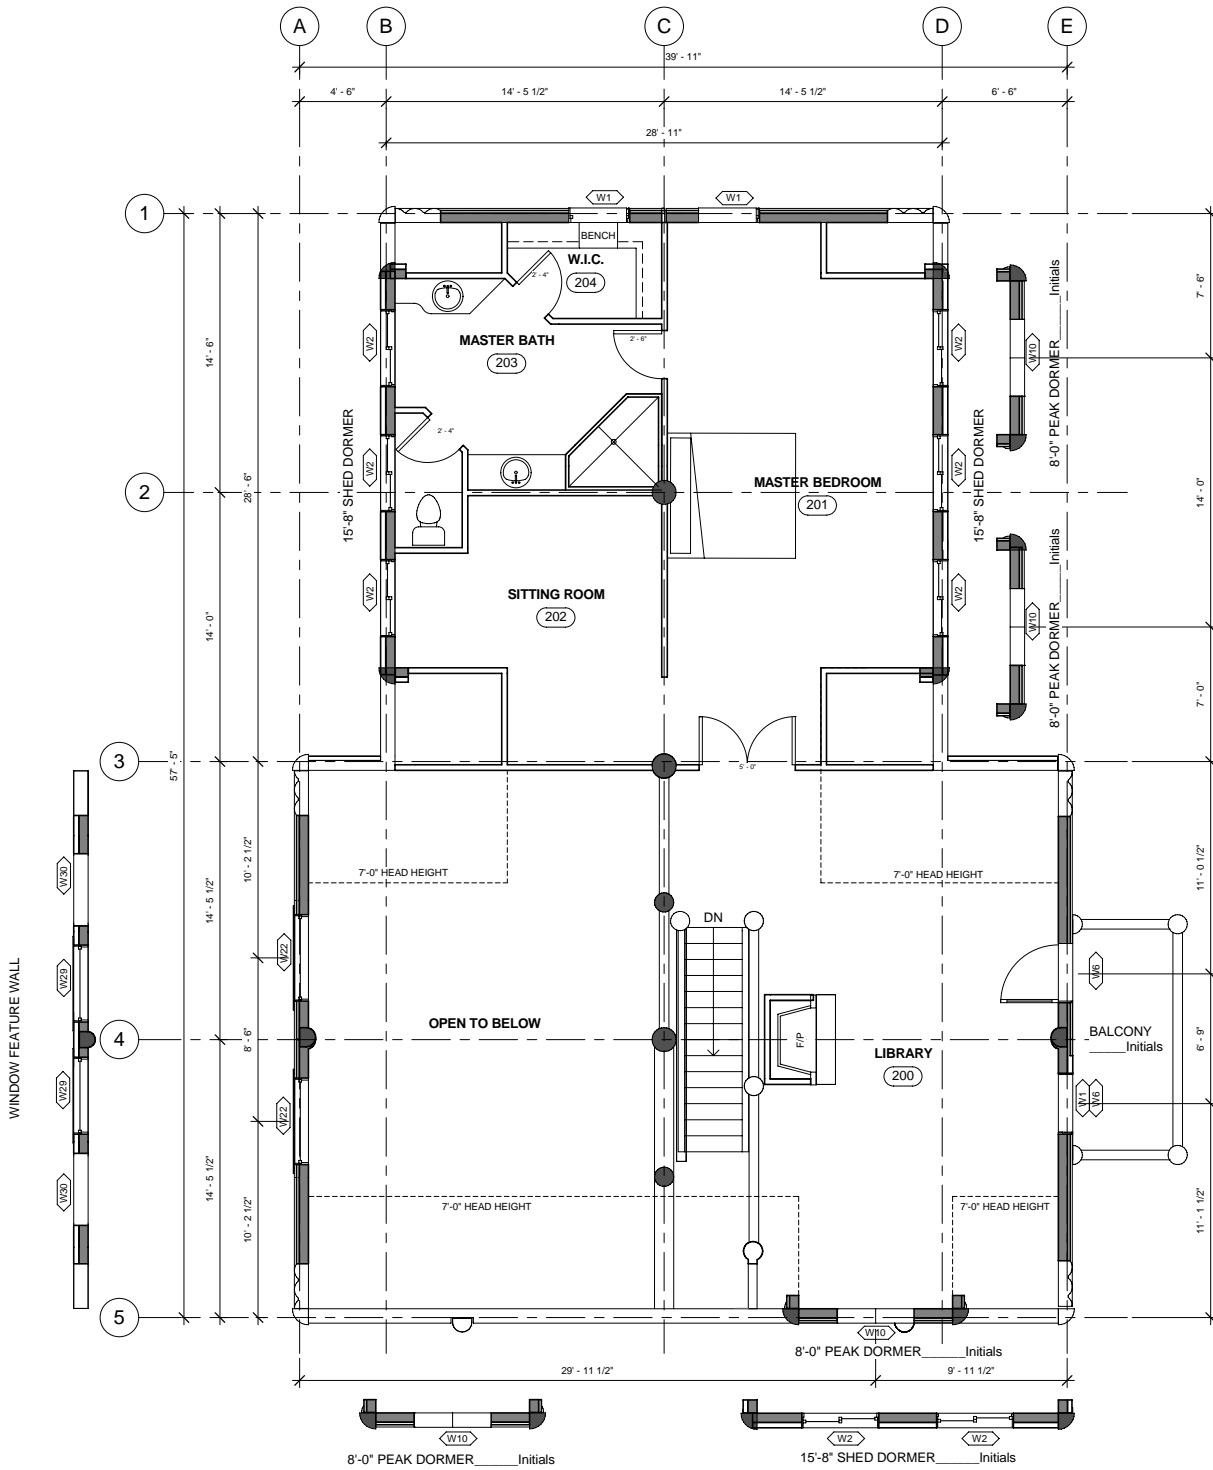

BALCONY _____ Initials

24 MARCH 2006
WHISPER CREEK LOG HOMES
ELK RIDGE LOFT 1
SCALE: 1" = 10'-0"

746 SQ FT (> 5 FT)
1393 SQ FT TOTAL

BALCONY _____Initials

8'-0" PEAK DORMER _____Initials

8'-0" PEAK DORMER _____Initials

1001 SQ FT (> 5 FT)
1393 SQ FT TOTAL

BALCONY _____ Initials

24 MARCH 2006
WHISPER CREEK LOG HOMES
ELK RIDGE LOFT 5
SCALE: 1" = 10'-0"

939 SQ FT (> 5 FT)
1393 SQ FT TOTAL

BALCONY _____ Initials

24 MARCH 2006
WHISPER CREEK LOG HOMES
ELK RIDGE LOFT 6
SCALE: 1" = 10'-0"

1090 SQ FT (> 5 FT)
1393 SQ FT TOTAL