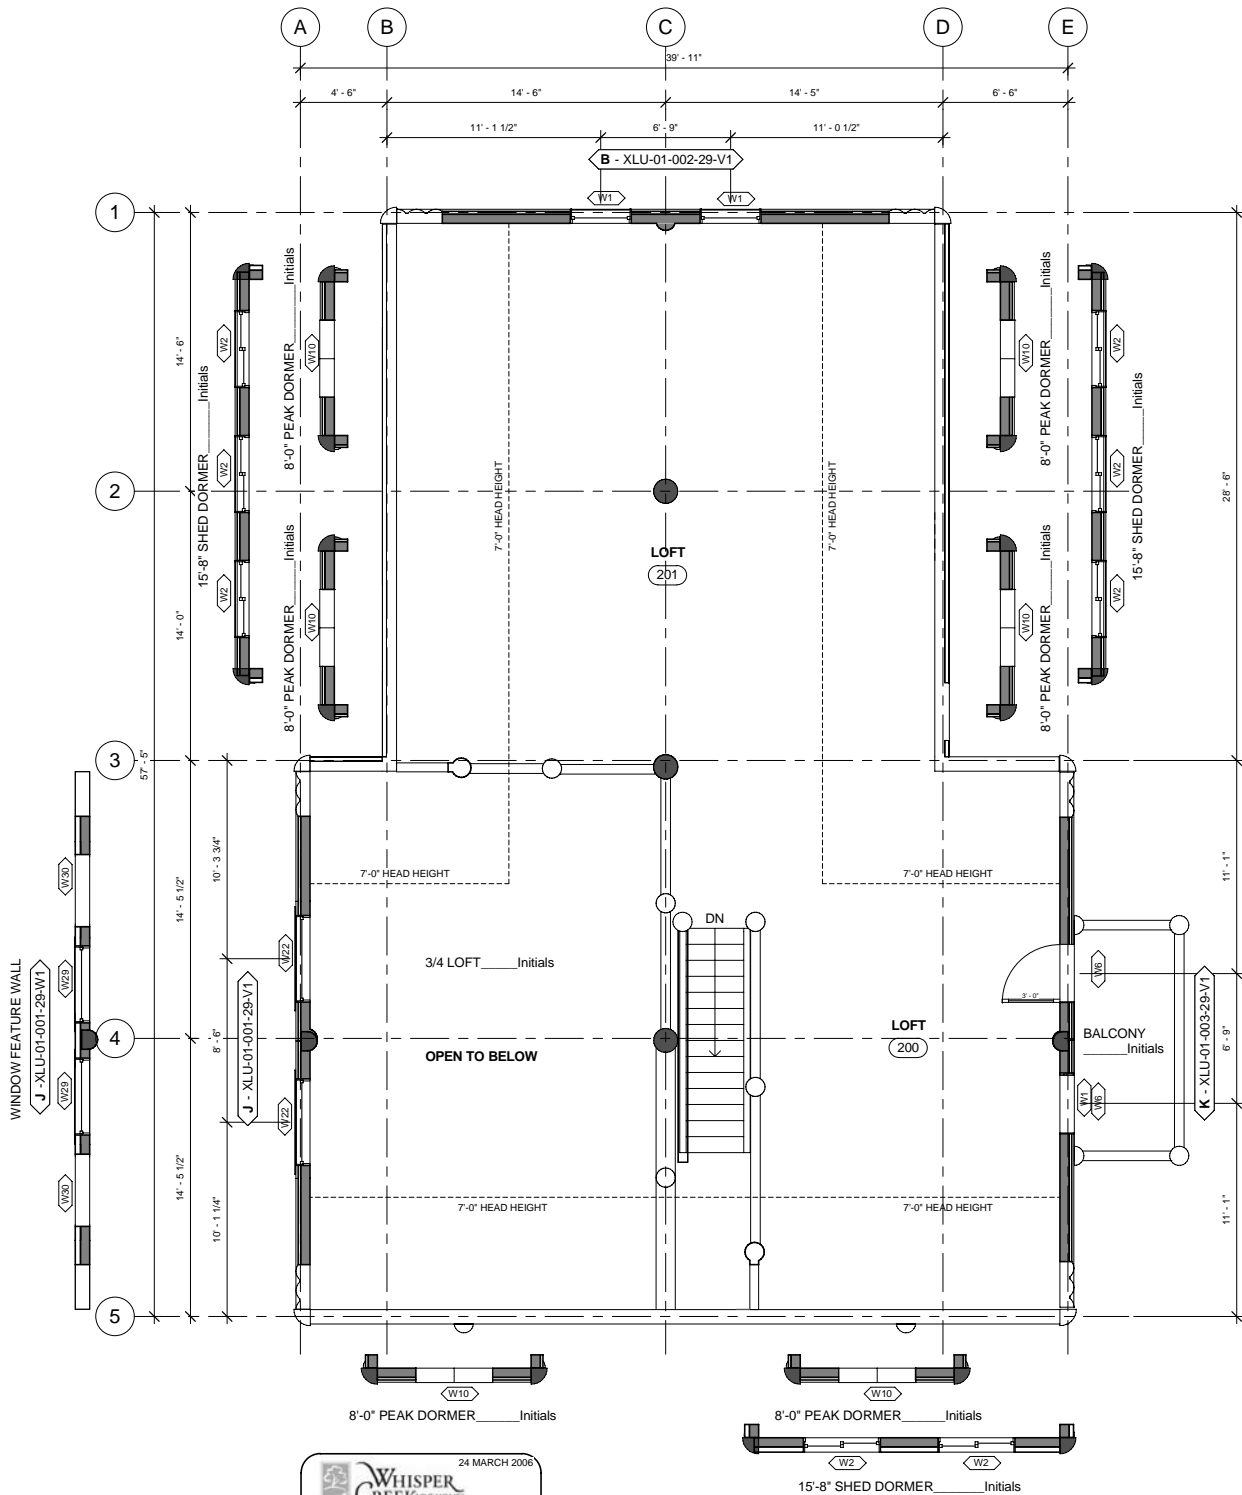

BALCONY _____ Initials

24 MARCH 2006
WHISPER CREEK LOG HOMES
ELK RIDGE LOFT 1
SCALE: 1" = 10'-0"

746 SQ FT (> 5 FT)
1393 SQ FT TOTAL

BALCONY _____Initials

8'-0" PEAK DORMER _____Initials

8'-0" PEAK DORMER _____Initials

1001 SQ FT (> 5 FT)
1393 SQ FT TOTAL

BALCONY _____ Initials

24 MARCH 2006
WHISPER CREEK LOG HOMES
ELK RIDGE LOFT 5
SCALE: 1" = 10'-0"

939 SQ FT (> 5 FT)
1393 SQ FT TOTAL

BALCONY _____ Initials

24 MARCH 2006
WHISPER CREEK LOG HOMES
ELK RIDGE LOFT 6
SCALE: 1" = 10'-0"

1090 SQ FT (> 5 FT)
1393 SQ FT TOTAL