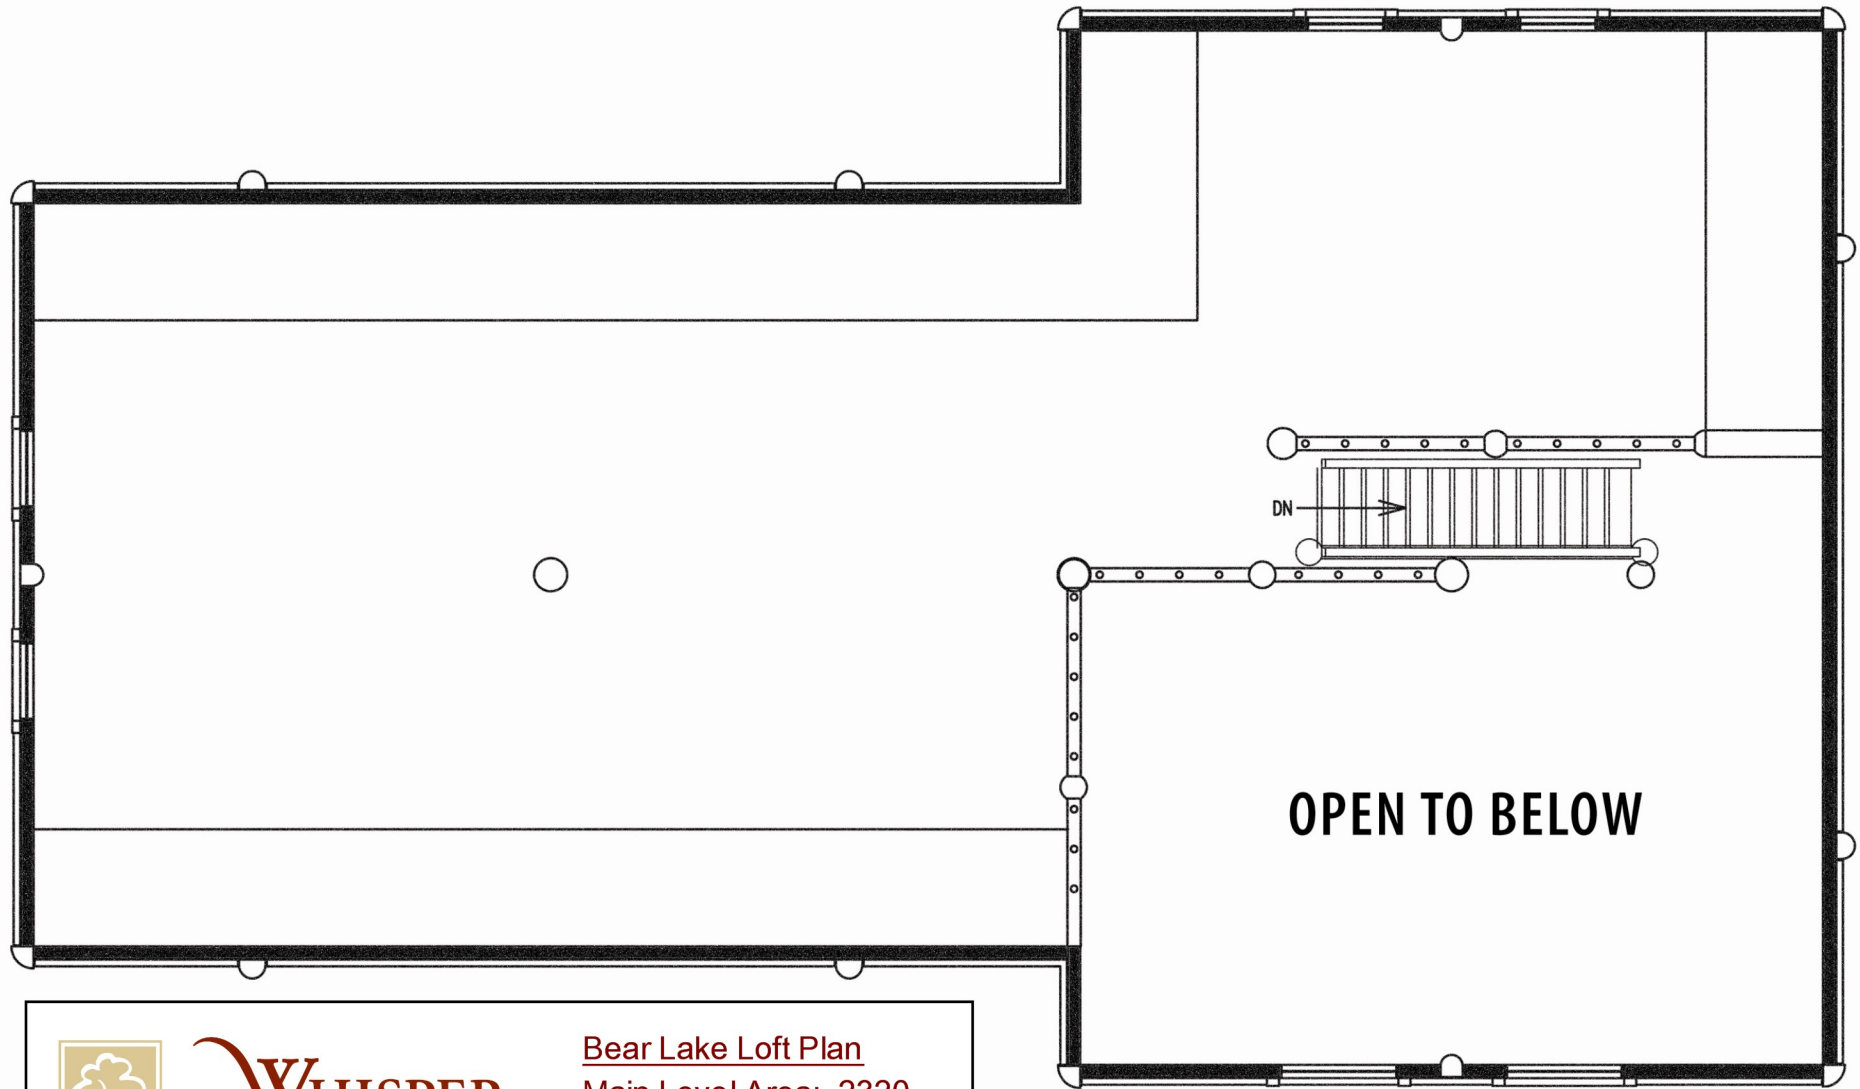

Bear Lake Loft 1

	WHISPER CREEK LOG HOMES	<u>Bear Lake Loft Plan</u>
		Main Level Area: 2320
		Loft & Storage: 1712
		Total Living Area: 4032