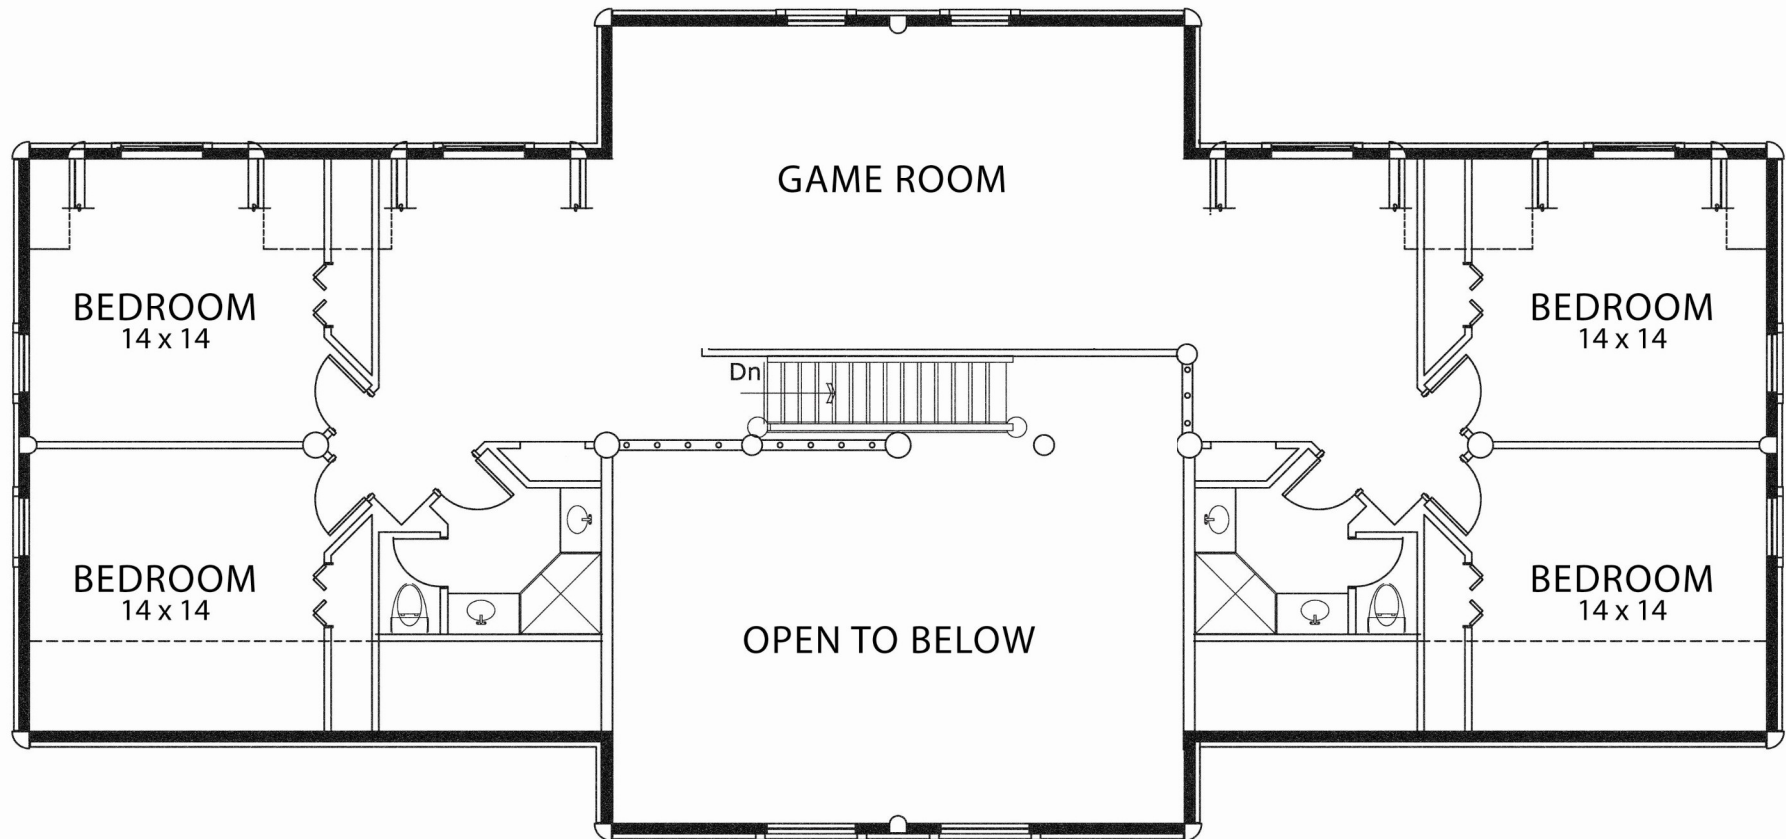

Moose Hollow Loft 1

**WHISPER
CREEK** LOG HOMES

Moose Hollow 1- Loft Plan

Main Level Area: 2842 Sq Ft

Loft & Storage: 2234 Sq Ft

Total Living Area: 5076 Sq Ft